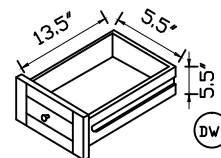

Front view

Side view

Top view

Back view

Drawer Interior Size

DWG. NO.

MODEL NO:

VF13042WT-VW