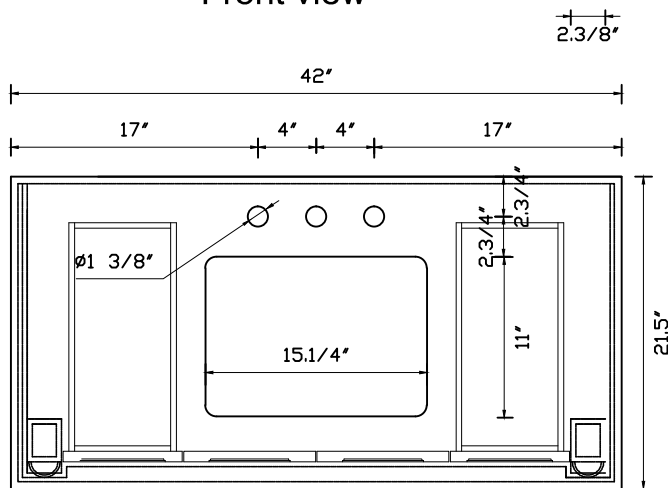

Front view

Side view

Top view

Back view

Drawer Interior Size

DWG. NO.

MODEL NO:

VF13042WT-VW

SPEC NO:

QUANTITY:

DATE:

10/12/2020

CHECKED BY:

FOR PROPOSAL ONLY ALL DIMENSIONS TO BE VERIFIED

PROJECT:

COLOR: