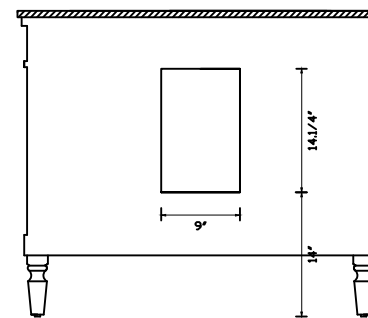

Front view

Side view

Top view

Back view

Drawer Interior Size

DWG. NO.

MODEL NO:

VF13042WT-VW