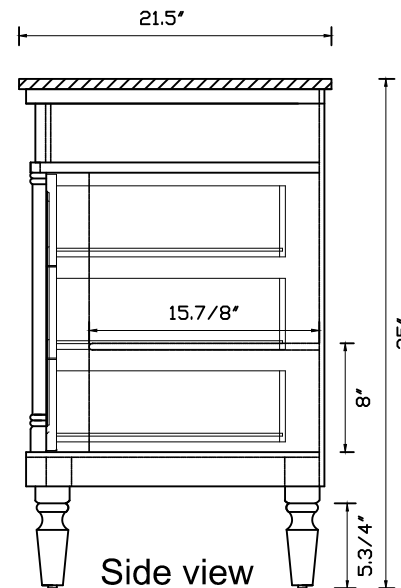

Front view

Side view

Top view

Back view

Drawer Interior Size

DWG. NO.

MODEL NO:

VF13042WT-VW